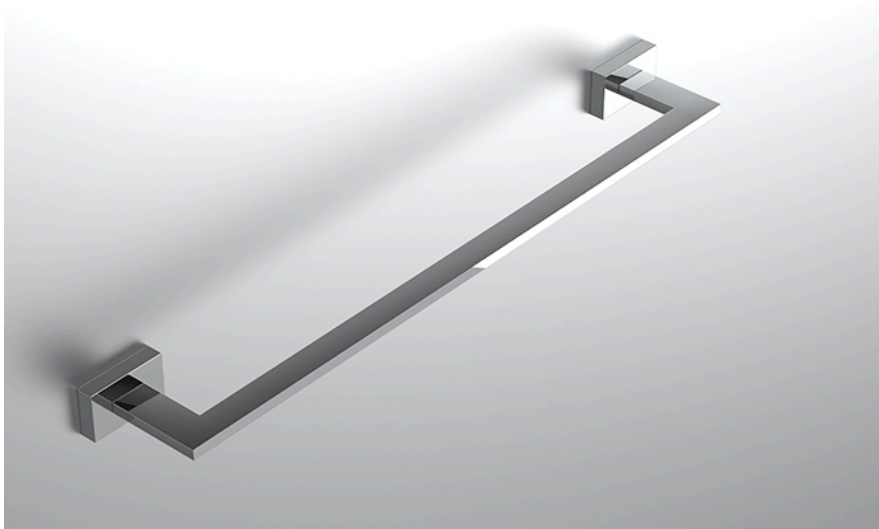

neelnox

LET
THERE
BE **DESIGN.**

FEATURES

- Premium 304 Grade Stainless Steel
- Solid Mount Construction
- Concealed Installation Hardware
- State of the art wall anchors included for installation on Dry wall or Tile

COLLECTION ARGYLE

TOWEL BAR

Model	Product	Finishes Available
ARG-TWB9	9" Towel Bar	Multiple finishes available. Over 23 finishes to choose from.
ARG-TWB12	12" Towel Bar	
ARG-TWB18	18" Towel Bar	
ARG-TWB24	24" Towel Bar	
ARG-TWB30	30" Towel Bar	