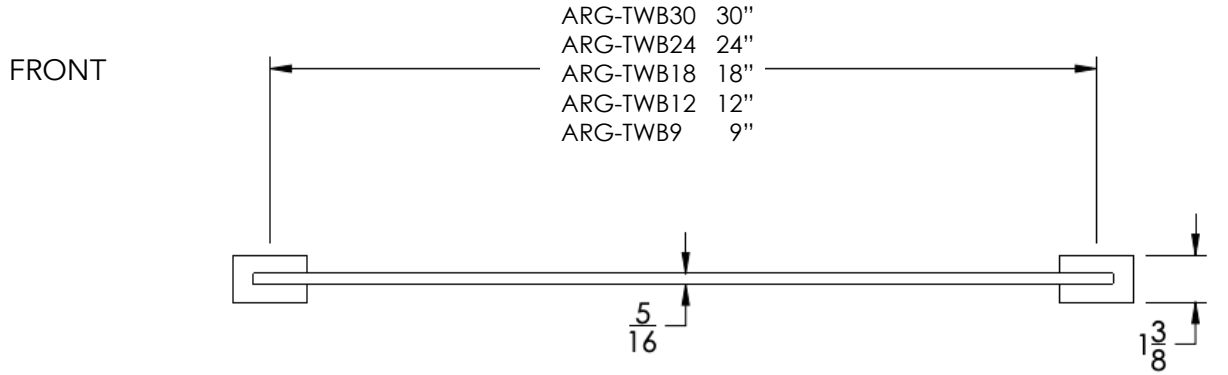

neelnox

LET
THERE
BE **DESIGN.**

FEATURES

- Premium 304 Grade Stainless Steel
- Solid Mount Construction
- Concealed Installation Hardware
- State of the art wall anchors included for installation on Dry wall or Tile

COLLECTION ARGYLE

TOWEL BAR

Model	Product	Finishes Available
ARG-TWB9	9" Towel Bar	Multiple finishes available. Over 23 finishes to choose from.
ARG-TWB12	12" Towel Bar	
ARG-TWB18	18" Towel Bar	
ARG-TWB24	24" Towel Bar	
ARG-TWB30	30" Towel Bar	

Dimensions in inches

NOTE: Dimensions subject to change without notice.