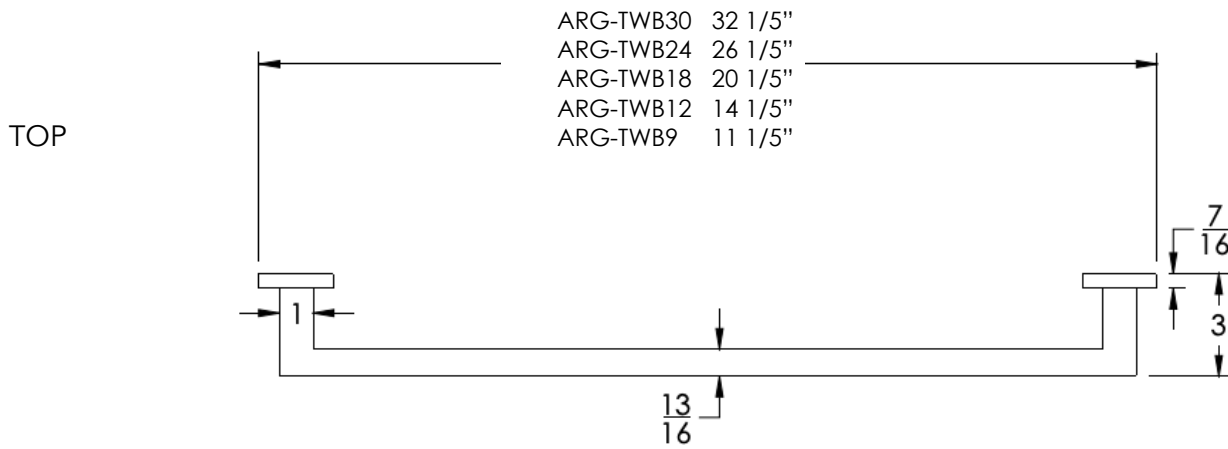

neelnox

LET
THERE
BE **DESIGN.**

FEATURES

- Premium 304 Grade Stainless Steel
- Solid Mount Construction
- Concealed Installation Hardware
- State of the art wall anchors included for installation on Dry wall or Tile

Dimensions in inches

NOTE: Dimensions subject to change without notice.